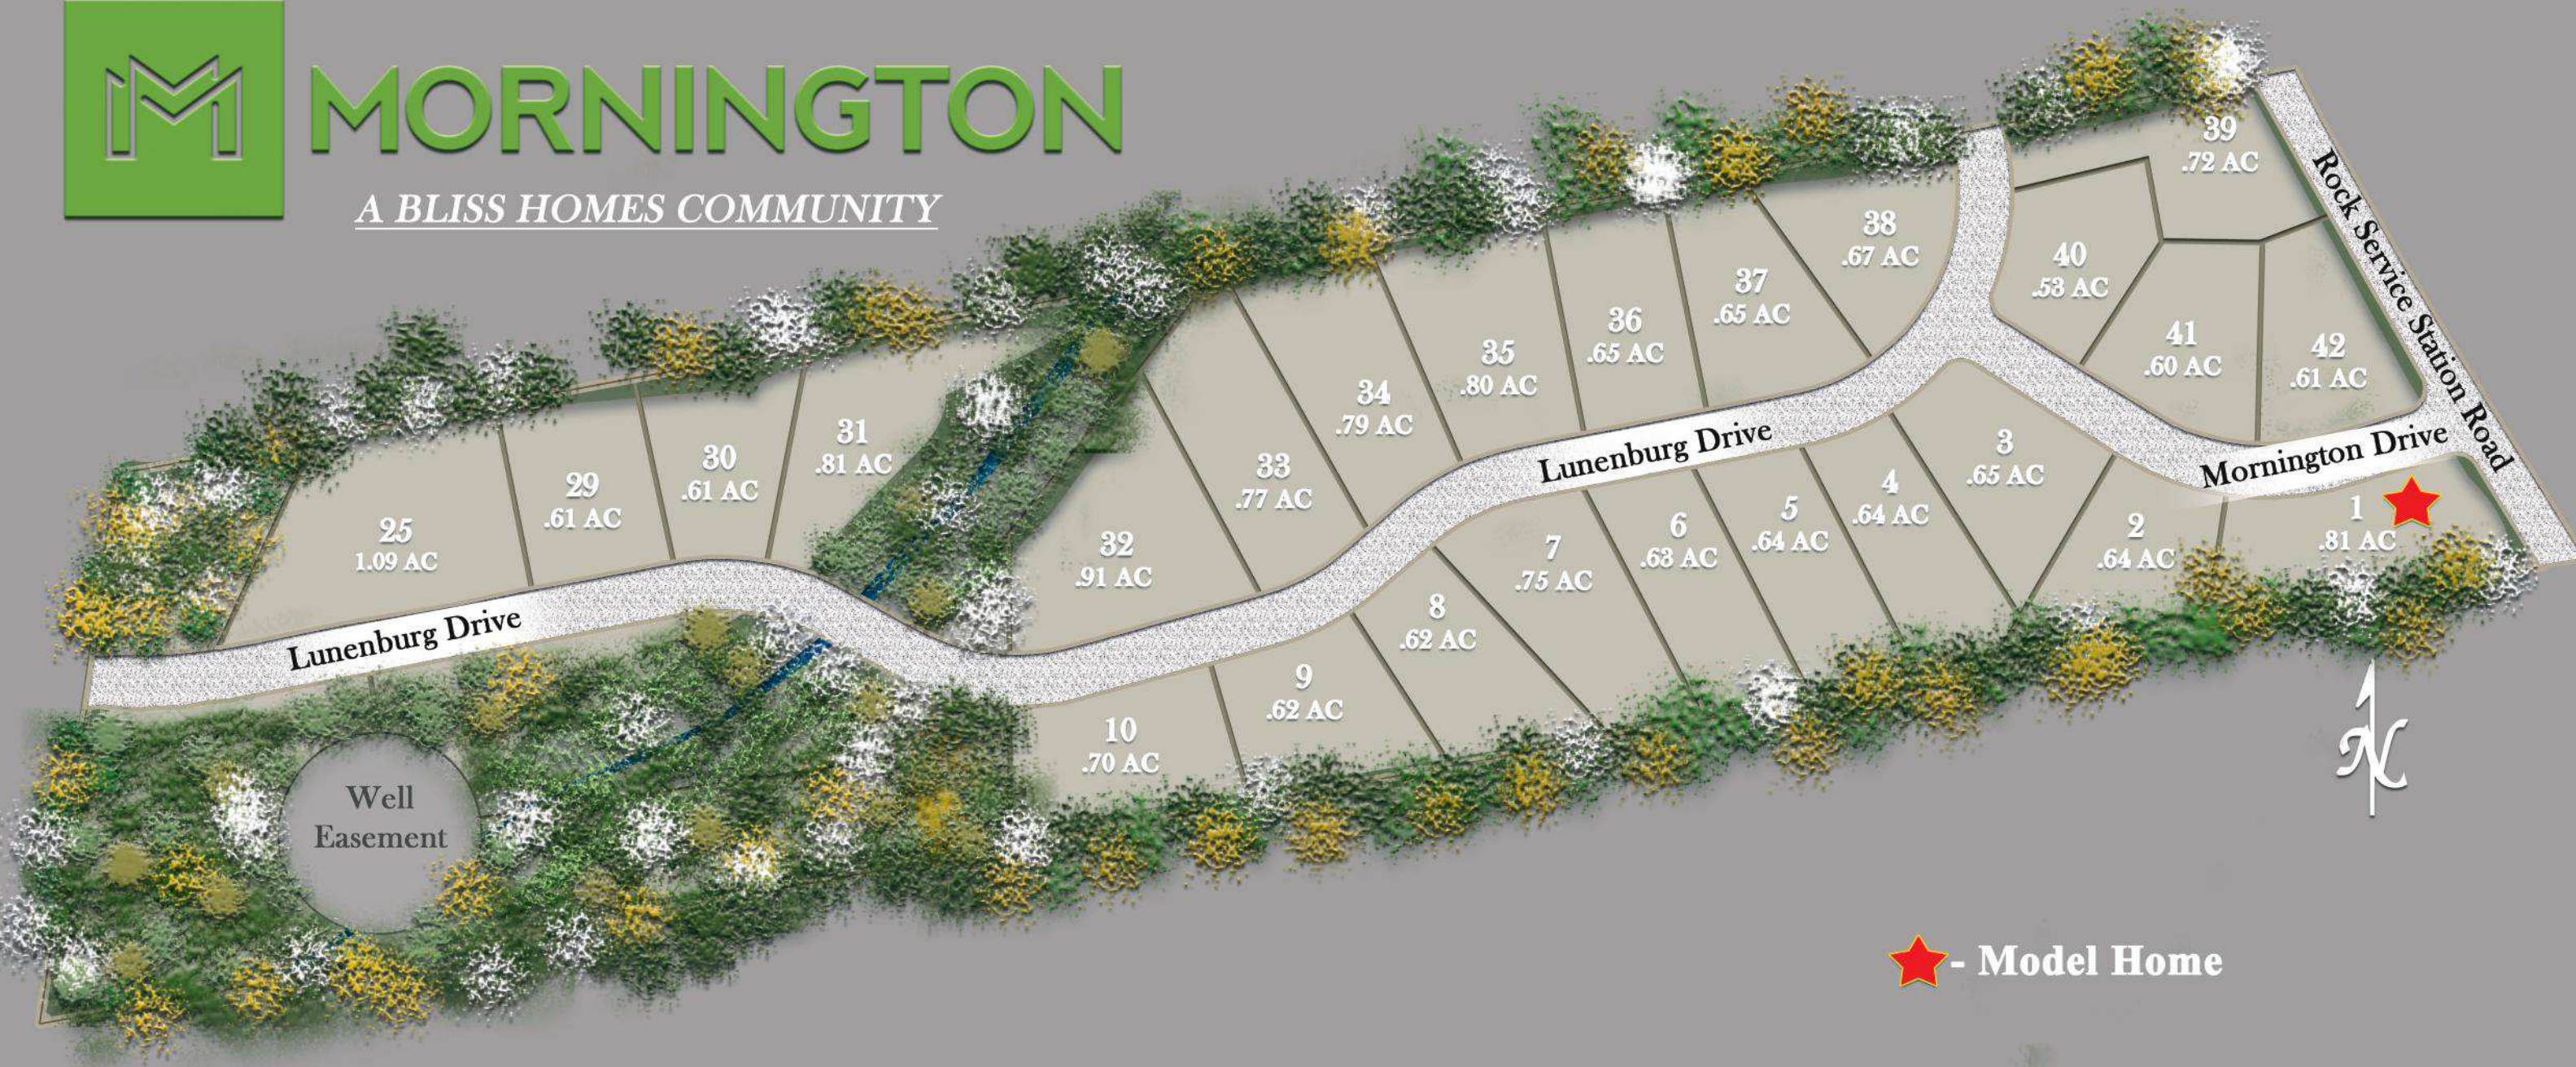

MORNINGTON

A BLISS HOMES COMMUNITY

★ - Model Home

Ranch and Two Story Floor Plans Available
 Only 20 Minutes from downtown Raleigh
 Phase 1 with 25 Lots - 0.6 - 1+ acre
 Visit Us And Pick Your Lot and Floor Plan Now

BLISS HOMES

Call today to reserve your place at Mornington (919) 398-5228

**All Information deemed reliable but not guaranteed